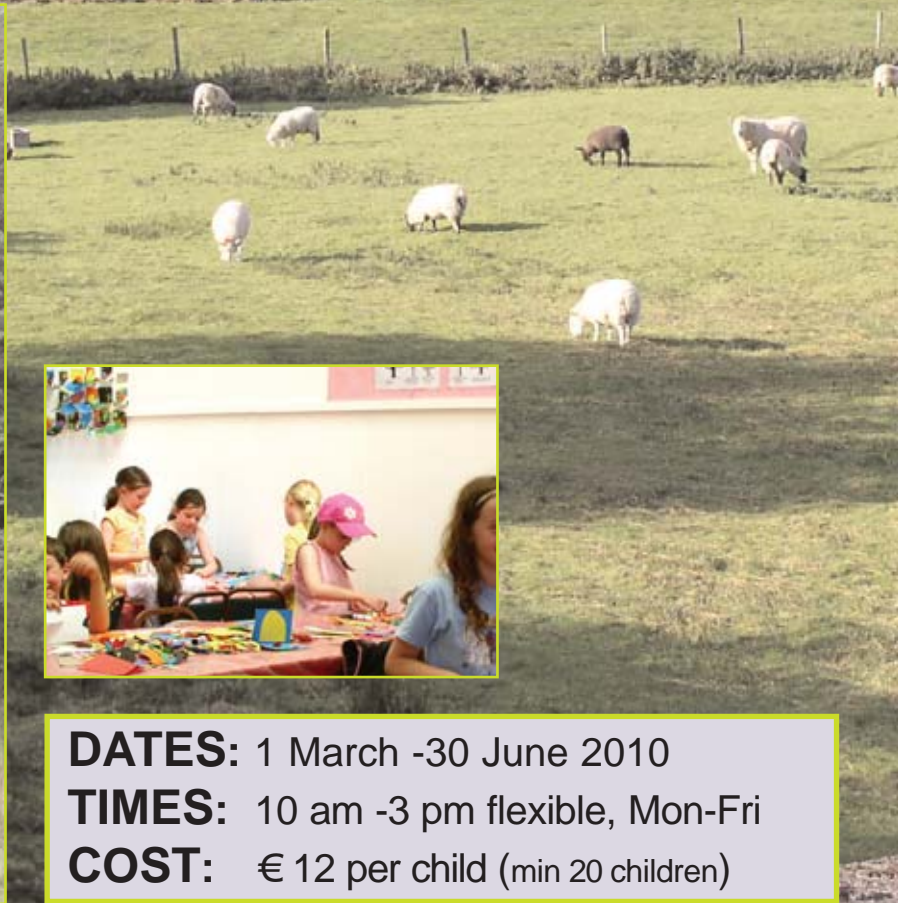

PINE FOREST ART CENTRE SCHOOL TOURS 2010

ACTIVITY DAYS FOR SCHOOLS

Three Art and Craft Activities
and a Nature Walk

DATES: 1 March -30 June 2010

TIMES: 10 am -3 pm flexible, Mon-Fri

COST: € 12 per child (min 20 children)

Fee includes materials.

The children bring home their three finished pieces.

Accompanying teachers are welcome to join in.

Nature walk weather permitting.

We also run:
Easter Camp
Summer Camps
Halloween Camp
Afternoon Classes